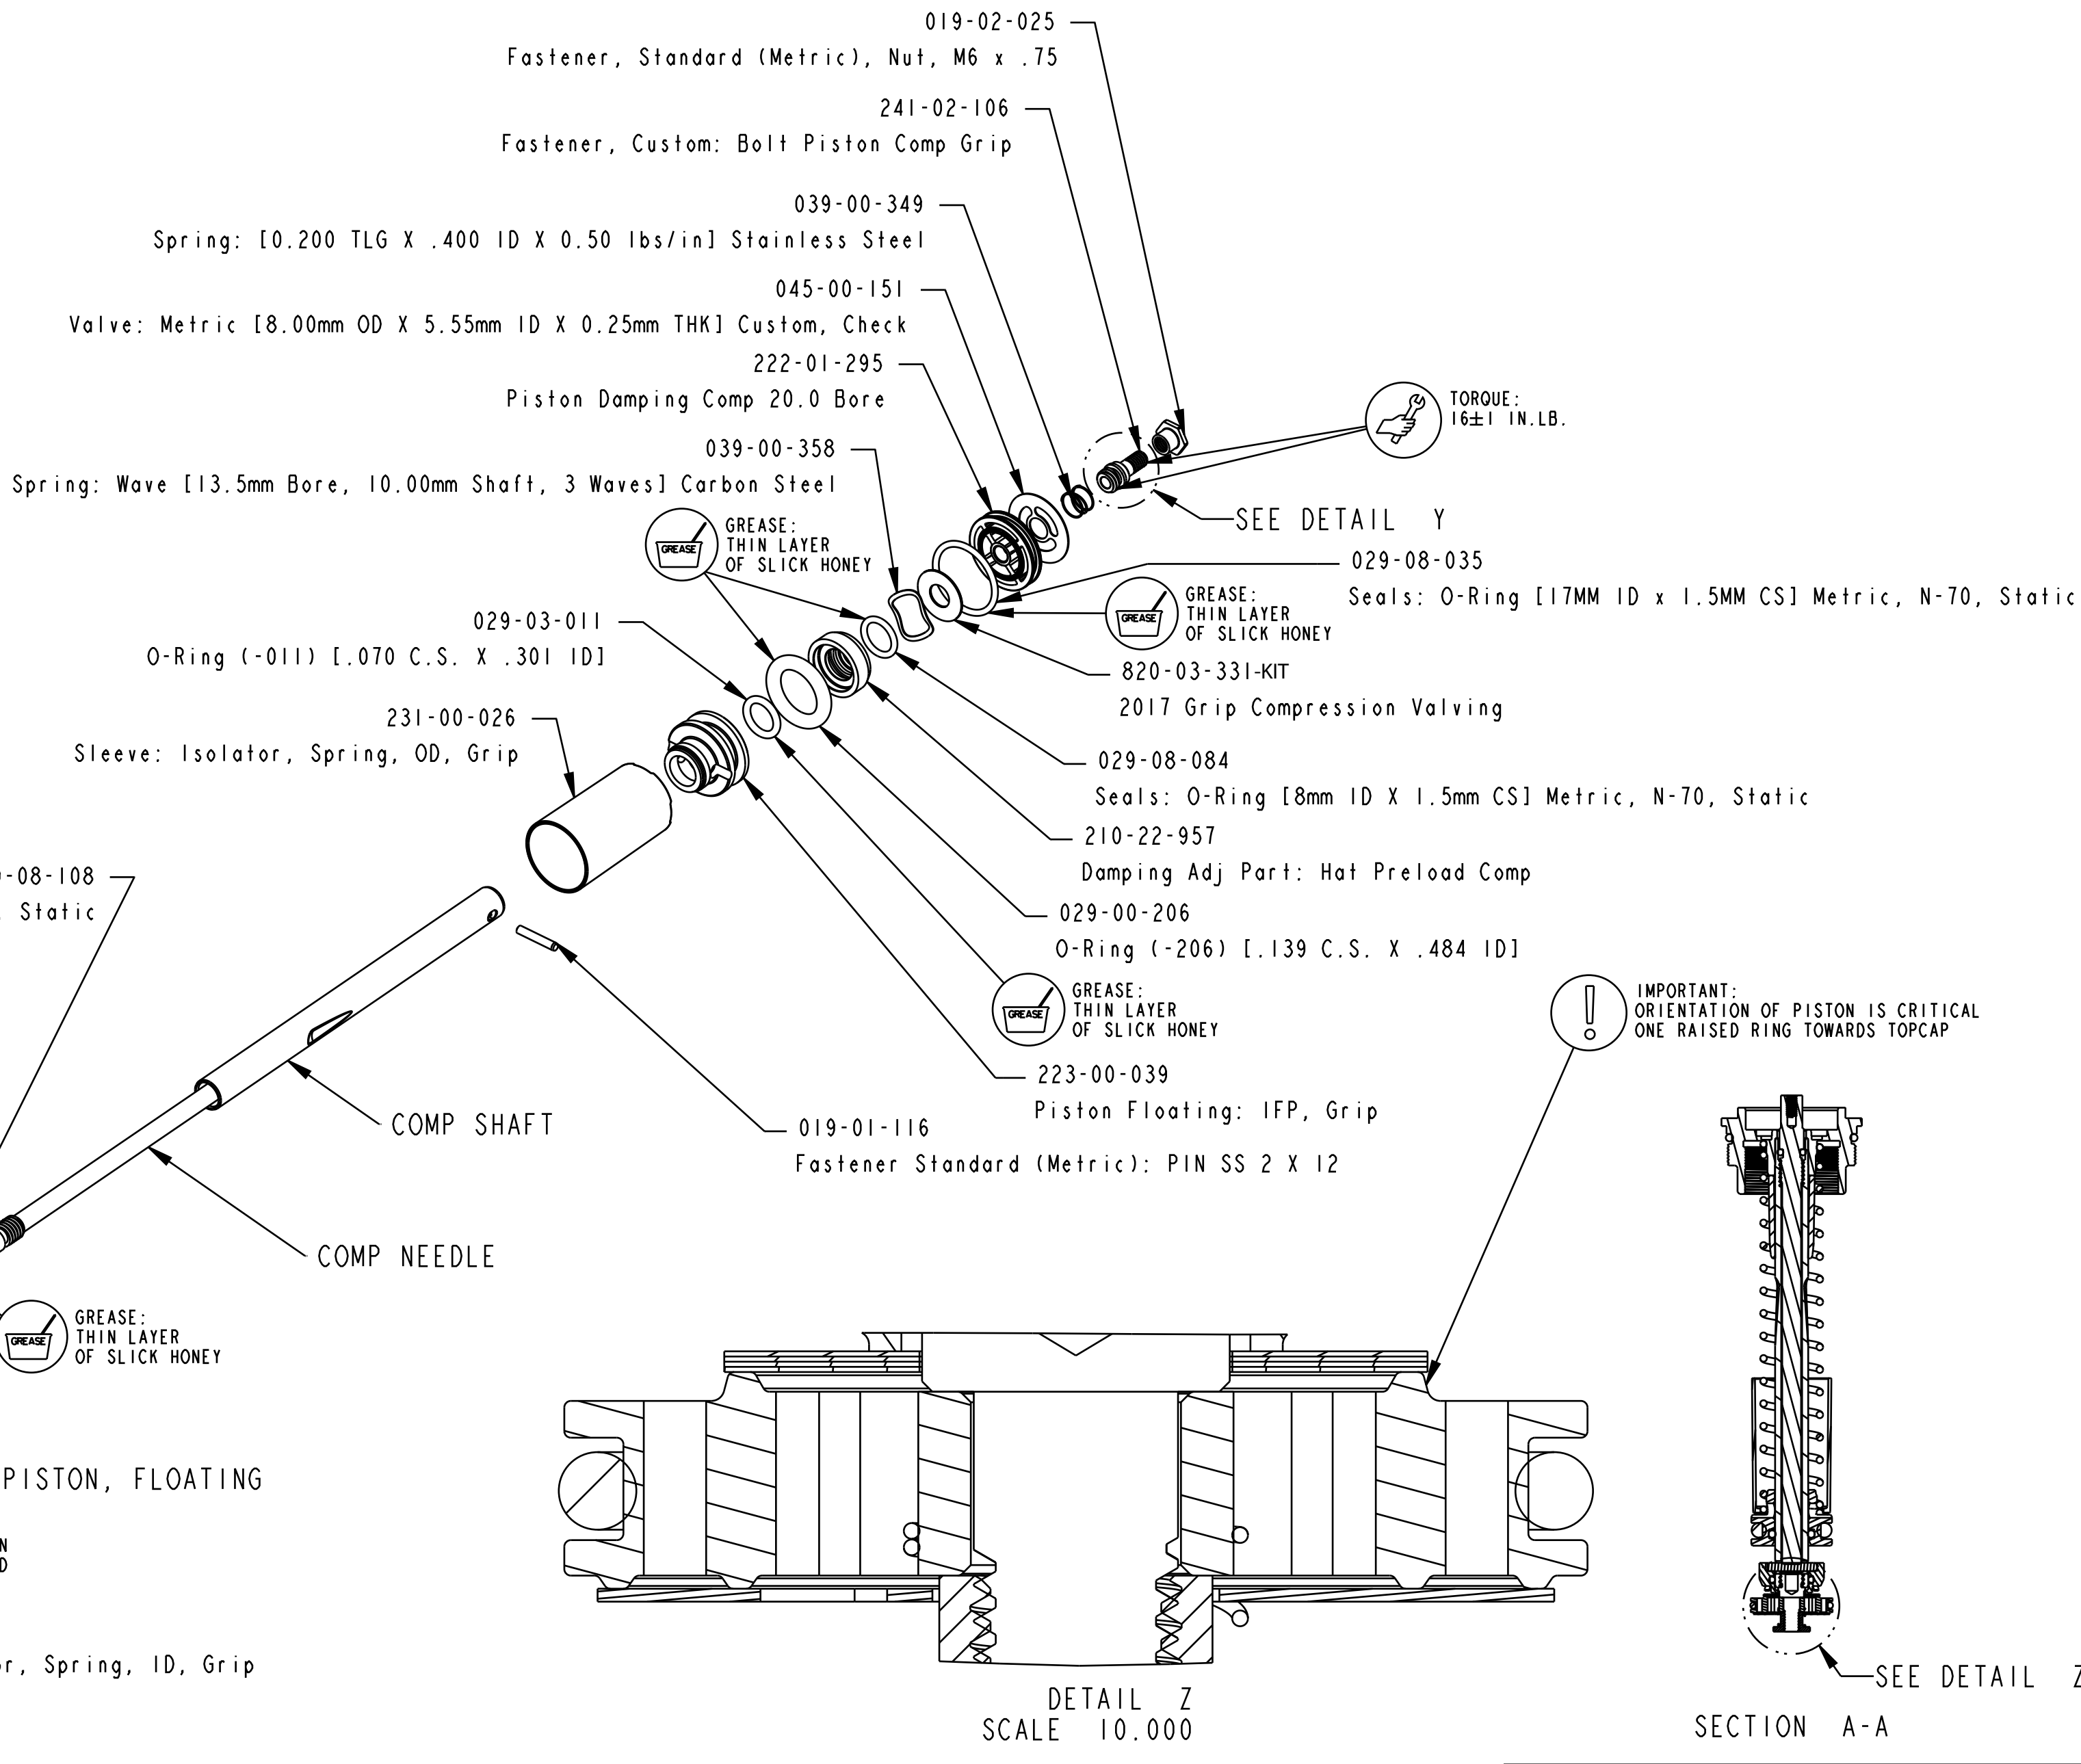

4

3

2

1

DETAIL Y
SCALE 4.000

DETAIL Z
SCALE 10.000

SECTION A-A
SEE DETAIL Z

IMPORTANT:
NOTE ORIENTATION
THIS END TAPERED

FOX FOX Factory, Inc. Ph 831-768-1100
130 Hangar Way, Watsonville, CA 95076 USA Fax 831-768-9312

TOPCAP, GRIP

SIZE DWG. NO. **C**
PLOT SCALE 0.80:1 SHEET 1 OF 1

PROPRIETARY - THIS DOCUMENT CONTAINS CONFIDENTIAL, PROPRIETARY INFORMATION THAT IS FOX PROPERTY. DO NOT DISCLOSE TO OR DUPLICATE FOR OTHERS EXCEPT AS AUTHORIZED BY FOX.